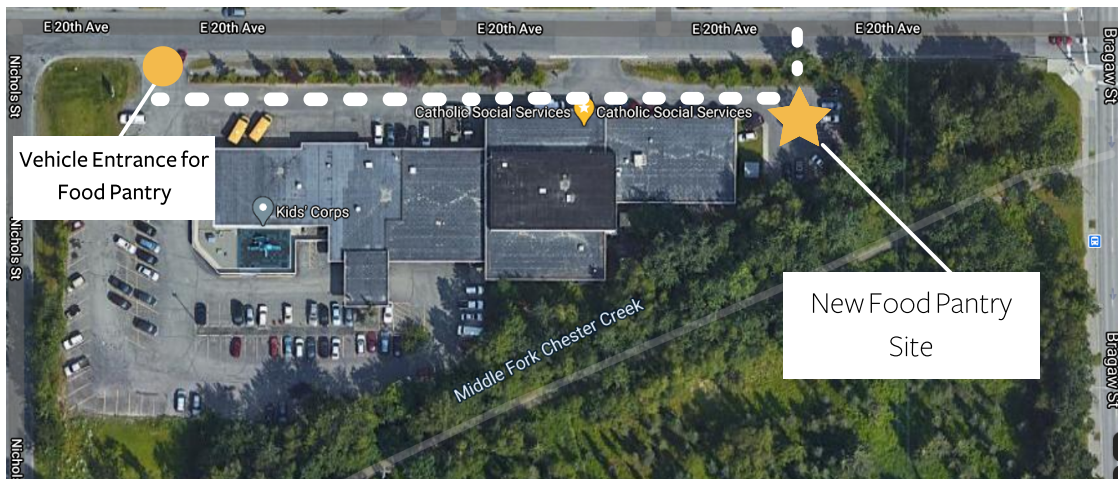

IMPORTANT UPDATE FOR FOOD PANTRY SHOPPERS:

For your safety during Covid, St. Francis House Food Pantry is moving

In February the pantry will be converted to a drive up/walk up only service. Saint Francis House Food Pantry will be located on the Northeast side of the same building:

Drivers – have an empty space available in your vehicle for food box(s), follow traffic signs around the building, pull up next to the new building, have ID ready and wait in vehicle, a staff member will come out to check you in and place food box in vehicle.

Walkers – skip the vehicle line, line up next to the new building. Have ID ready, a staff member will come outside to check you in and hand you a food box.

There will be no inside services from the pantry. Thank you for your understanding and please reach out with any questions: 907-222-7300